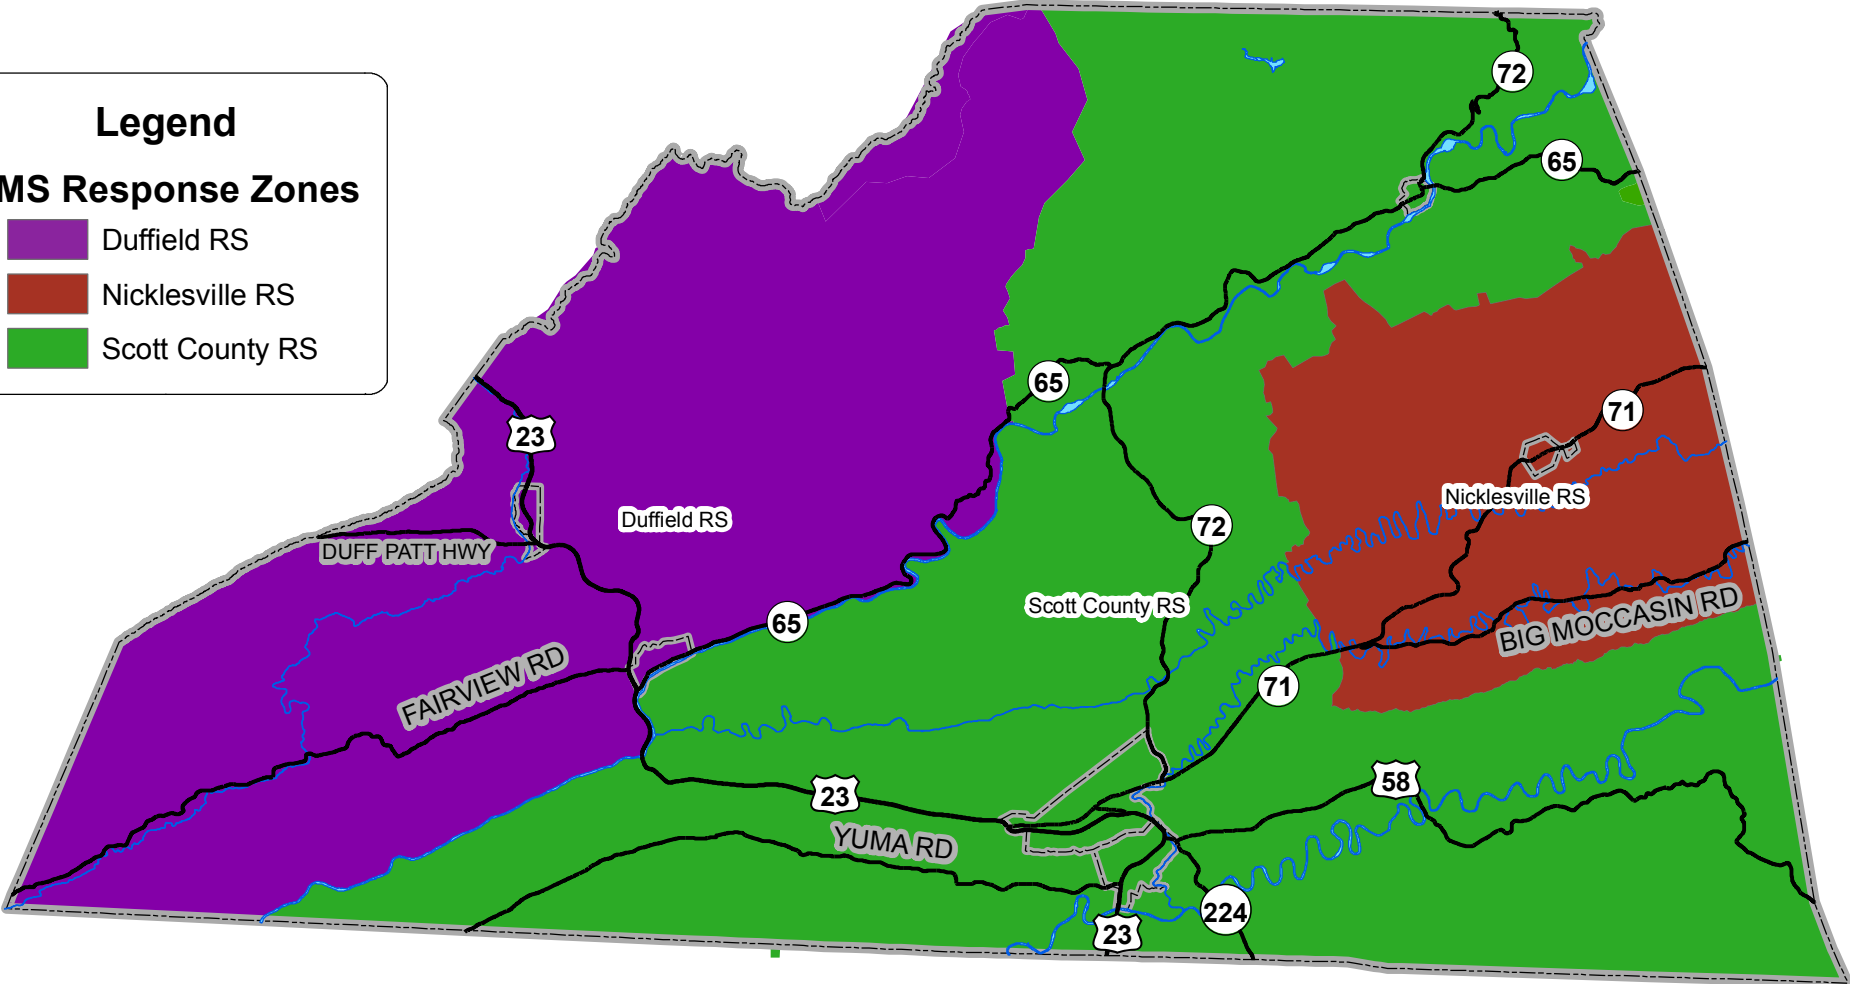

# Scott County EMS Response Zones

**Legend**

**EMS Response Zones**

- Duffield RS
- Nicklesville RS
- Scott County RS

**DISCLAIMER**  
The information shown on the map from the Scott County Geographic Information System database is NOT to be construed or used as a "legal description". Map accuracy is not guaranteed. In no event will Scott County, its elected or appointed officials or employees be liable for any damages, including business interruption, loss of data, profits, or business information, or other pecuniary loss that might arise from the use of this map or the information it contains.

Map produced by Scott County E-911/GIS